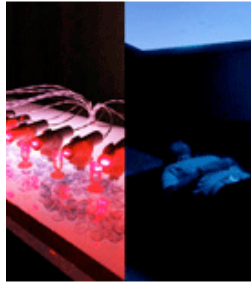

Email Lists & Publications: Net Art News

April 17, 2006

Refracted Vision

Currently on view at the Austrian Cultural Forum, in London, is Judith Fegerl's 'White Light,' a triptych of installations executed in red, green, and blue that isolates frequently overlooked quirks of vision. The first section, 'Read Only Memory,' employs a series of lasers to read information left on a collection of Fegerl's used contact lenses. The imprint of her eyes refracts the beams into patterns that are usually invisible. The second installation, 'Teardrop Floaters,' algorithmically translates the eye movements of viewers into simulations of the particles that drift across the wet outer layer of one's eye, abstracting a banal phenomenon into a dizzying performance. The final installation, titled 'Will-of-the-Wisp,' is a pitch-dark room filled with sporadically flickering LEDs. When each one turns on, viewers' eyes adjust to the glow. When they go out, a faint trace remains on their retinas, exploiting a typically-ignored form of physical memory to draw elaborate patterns. Fegerl's attention to the biological systems that underpin visual media insists that the body is a necessary factor in any critique of contemporary technologies. - Bill Hanley